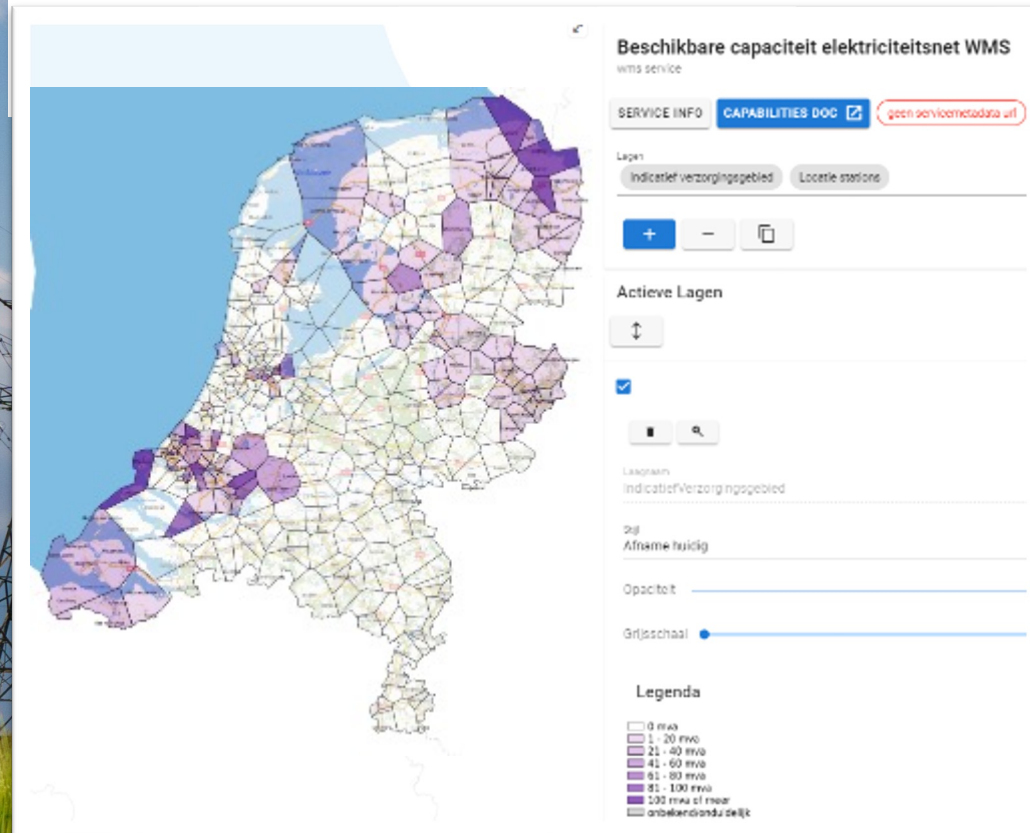

Welcome to the Netherlands

An aerial photograph of a Dutch city, likely Maastricht, showing a wide river (the Meuse) winding through the landscape. The city is built on a peninsula, with a dense cluster of buildings featuring red-tiled roofs. A prominent church with a tall spire is visible. Several bridges cross the river, including a modern white arch bridge in the foreground and a truss bridge further upstream. The surrounding area is a mix of green fields and forests under a cloudy sky.

Frank Tierloff, Kadaster
22 November 2023

12 Provinces
342 Municipalities
21 Water Authorities
~40.000 km²
~17,8 million inhabitants

Country: e-Government spatial data infrastructure

Provinces: Spatial planning, environment and conservation

kadaster

SAMEN VOOR DE
SUSTAINABLE
DEVELOPMENT GOALS

kadaster

8 DECENT WORK AND
ECONOMIC GROWTH

16 PEACE, JUSTICE
AND STRONG
INSTITUTIONS

7 AFFORDABLE AND
CLEAN ENERGY

13 CLIMATE
ACTION

Sustainable Energy A Transition

VIVET: Improving Data and Information for the Energy Transition

“Each party has a piece of the data puzzle to facilitate the Energy Transition”

Grid Capacity Map

Available capacity for electricity consumption