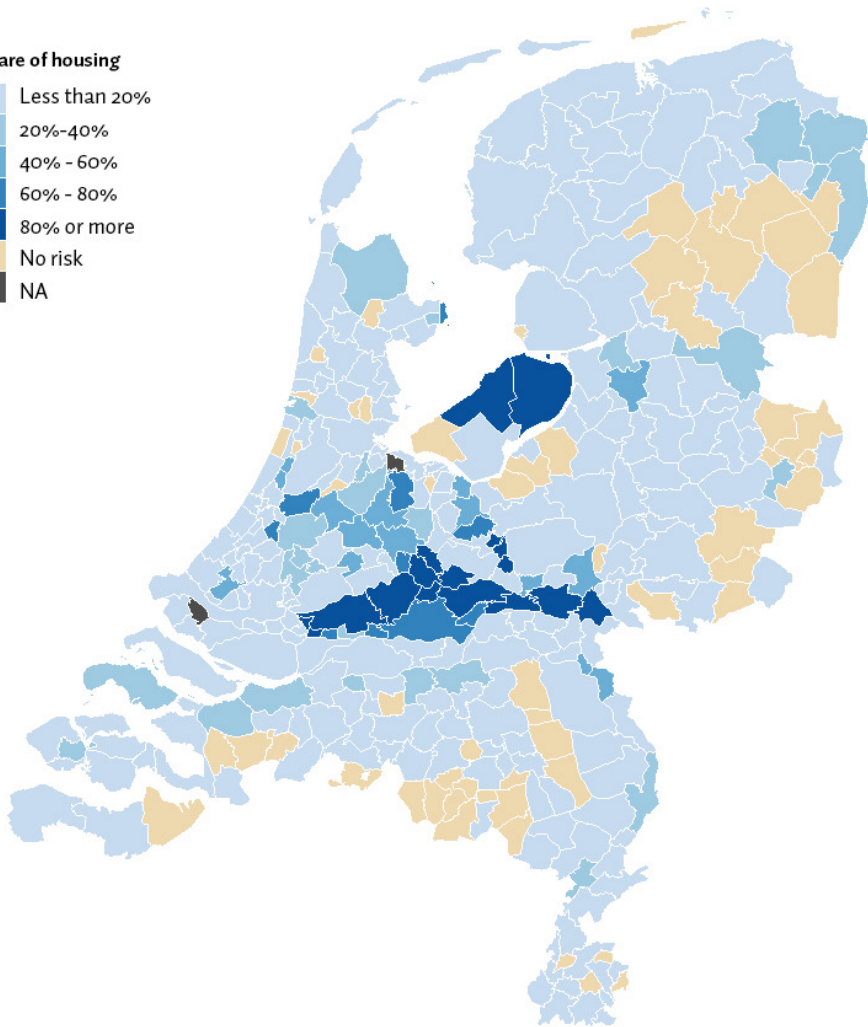

Flooding risks in Municipalities

Share of housing

- Less than 20%
- 20%-40%
- 40% - 60%
- 60% - 80%
- 80% or more
- No risk
- NA