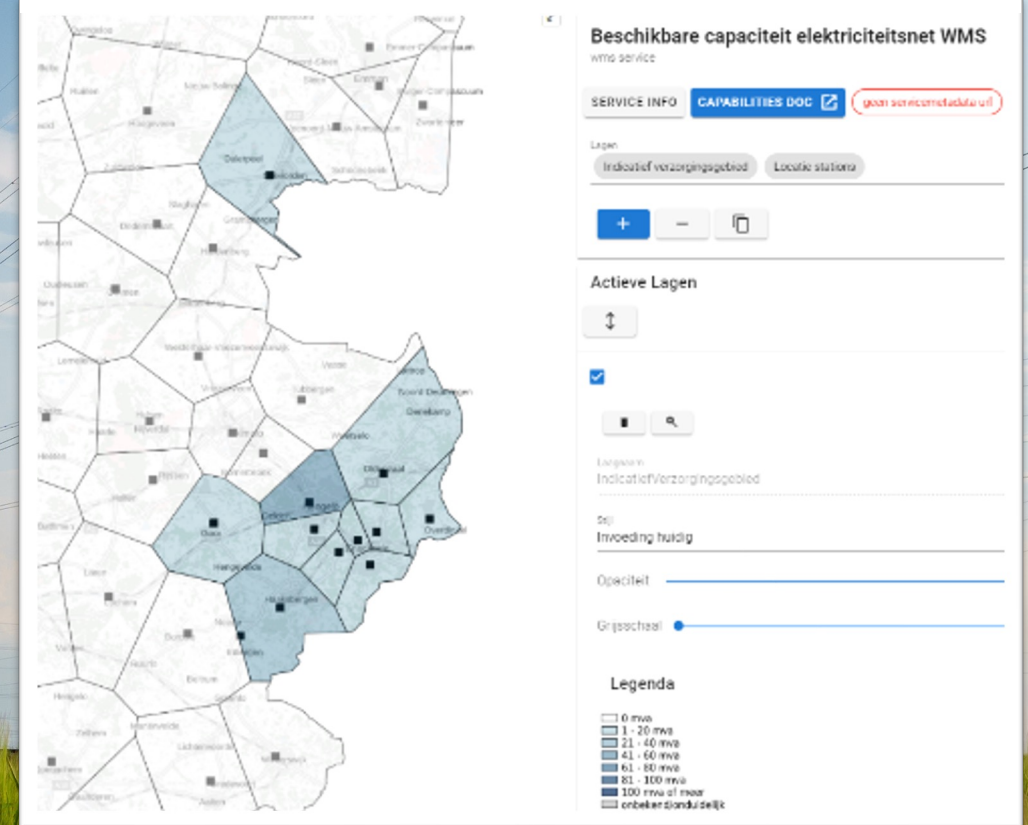

Available capacity for electricity input

Gives developers and initiators insight into the possibilities for connecting large projects