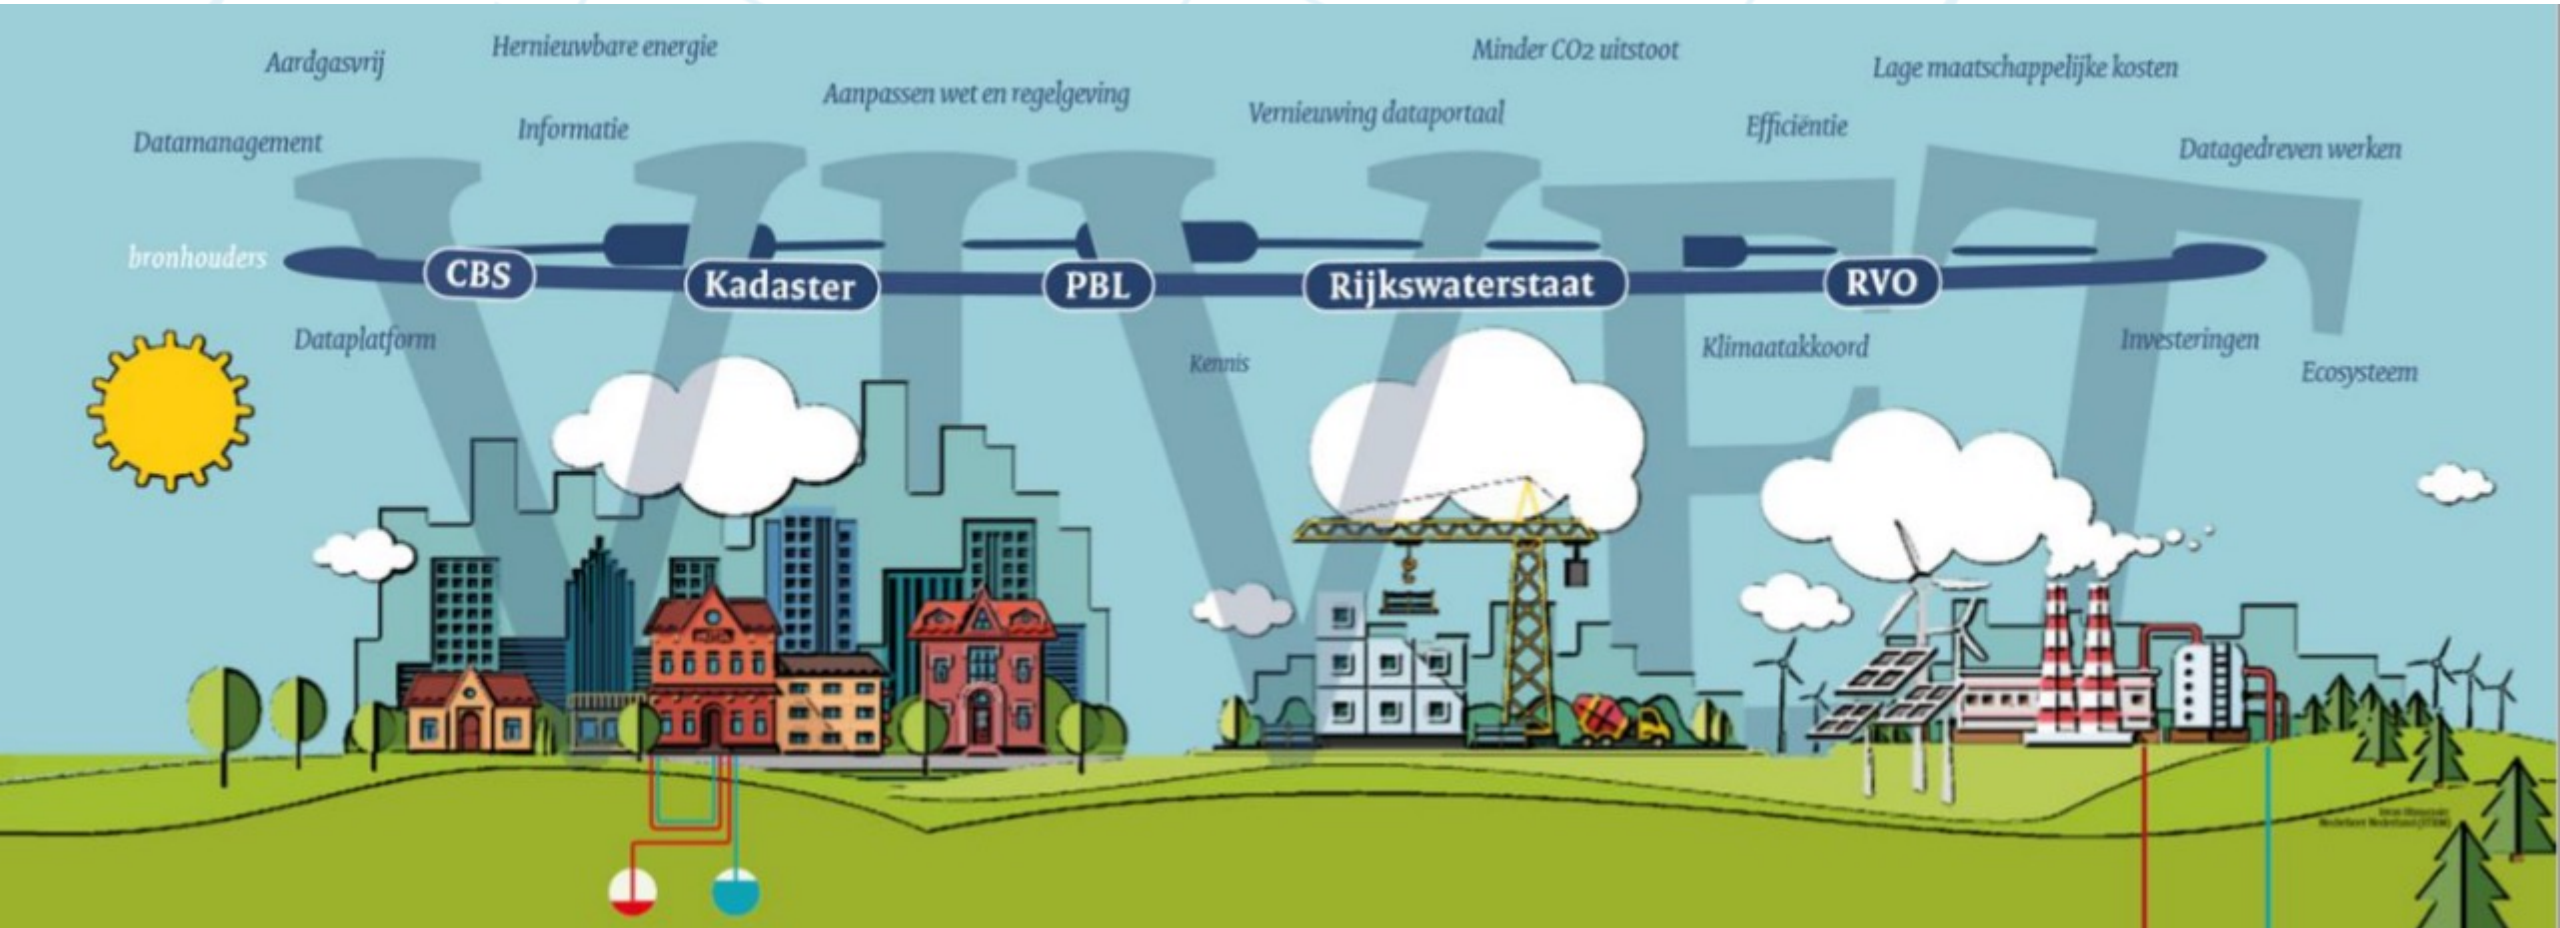

Welcome to the Netherlands

An aerial photograph of a Dutch city, likely Maastricht, showing a wide river (the Meuse) winding through the landscape. The city is built on a peninsula, with a dense cluster of buildings featuring red-tiled roofs. A prominent church with a tall spire is visible. Several bridges cross the river, including a modern white arch bridge in the foreground and a truss bridge further upstream. The surrounding area is a mix of green fields and forests under a cloudy sky.

kadaster

SAMEN VOOR DE
SUSTAINABLE
DEVELOPMENT GOALS

kadaster

8 DECENT WORK AND
ECONOMIC GROWTH

16 PEACE, JUSTICE
AND STRONG
INSTITUTIONS

7 AFFORDABLE AND
CLEAN ENERGY

13 CLIMATE
ACTION

Sustainable Energy A Transition

VIVET: Improving Data and Information for the Energy Transition

“Each party has a piece of the data puzzle to facilitate the Energy Transition”

Grid Capacity Map

Available capacity for electricity consumption