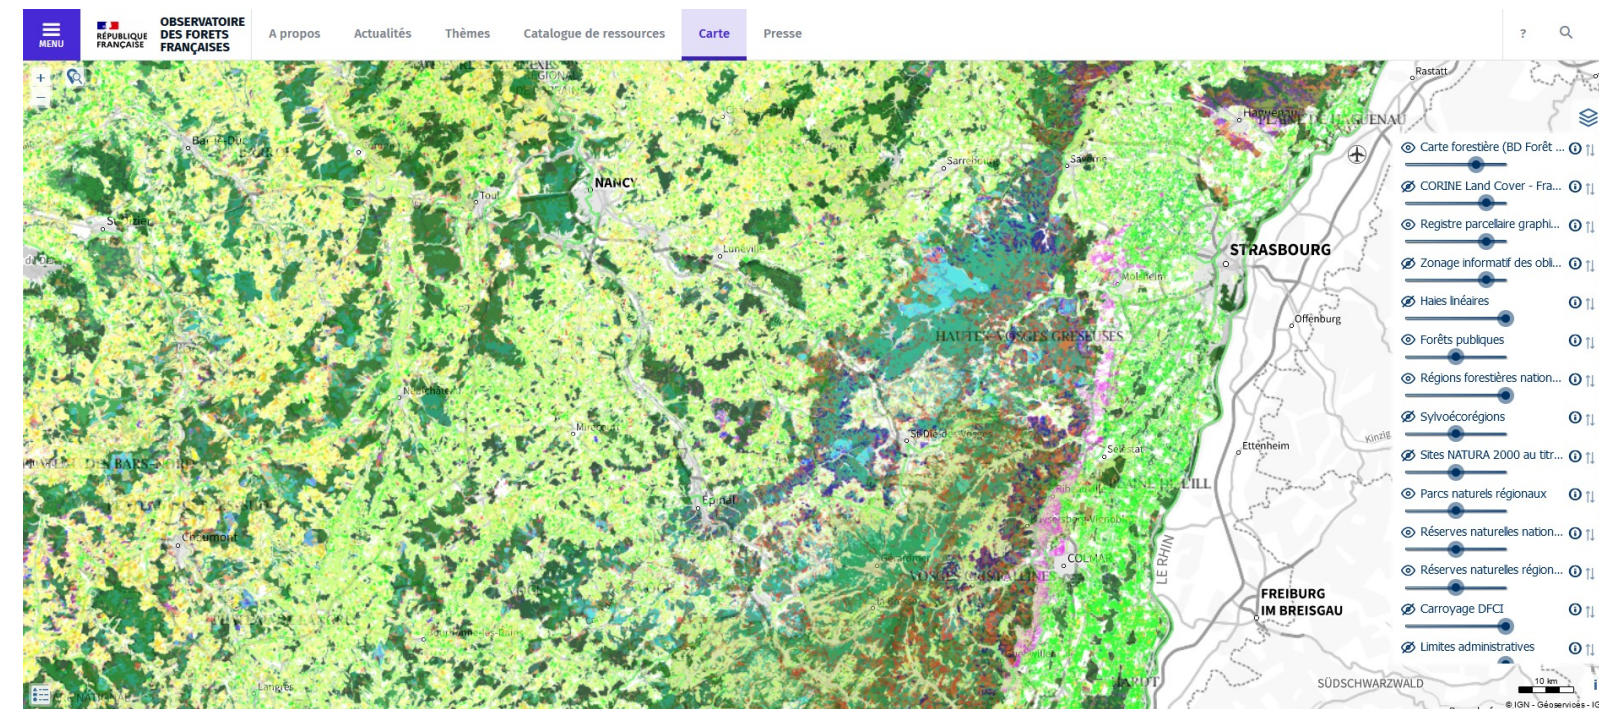

**RÉPUBLIQUE
FRANÇAISE**

*Liberté
Égalité
Fraternité*

**Institut national de l'information
géographique et forestière**

IGN

INSTITUT NATIONAL
DE L'INFORMATION
GÉOGRAPHIQUE
ET FORESTIÈRE

**CHANGER
D'ÉCHELLE**

MAPS AND DATA

TO TACKLE
CLIMATE CHANGE

KNOWLEDGE OF THE TERRITORY HAS NEVER BEEN MORE NECESSARY

Large scale land cover&use product with AI and
community sourcing from space&aerial imagery

Ex. : monitoring hedgerows using LIDAR and AI

ENABLING A DATA-BASED MANAGEMENT OF A CRUCIAL AND COMPLEX ECOSYSTEM: FORESTS

Observatory of French forests

INTERACTIVE MAPS: HAVING COMMON LANGUAGE WITH ALL PLAYERS

Basemap with reference data

Thematic maps:

R.E. mapping portal

TOWARDS A NATIONAL DIGITAL TWIN TO PLAN THE GREEN TRANSITION

3D digital replica with semantic enrichment and interoperability with other DBs, digital twins, and sensors

Use cases:

- Risk management (floods, marine submersions, etc.)
- Geo-optimisation of windmills and solar panels networks
- Biodiversity preservation
- Epidemiology
- Water and soil management
- Sustainable agriculture
- Mobility ...