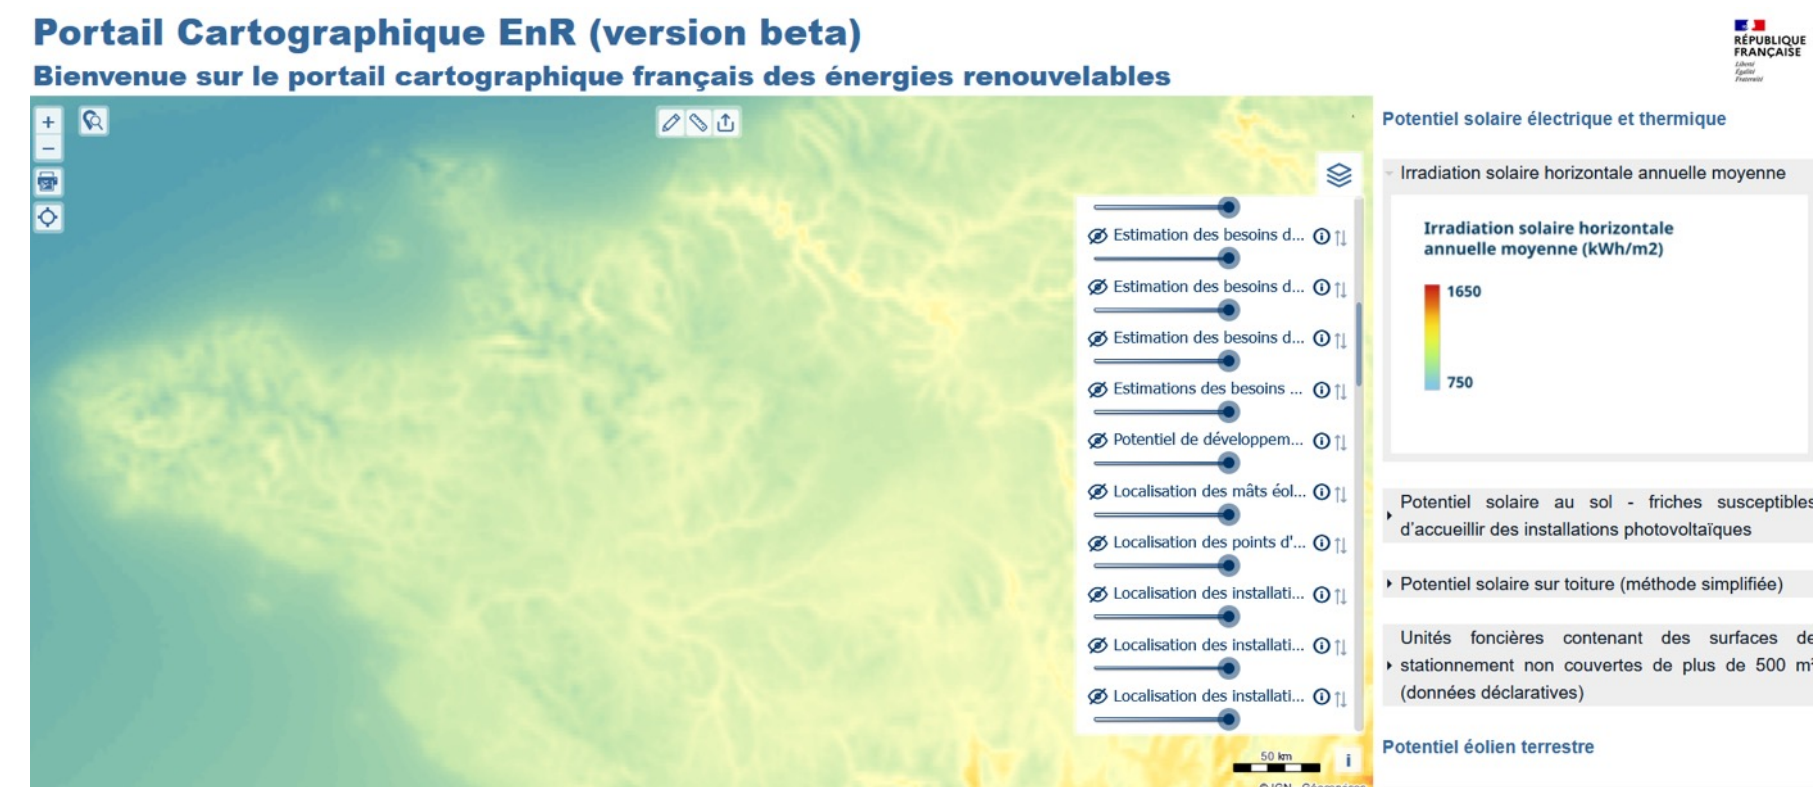

R.E. mapping portal