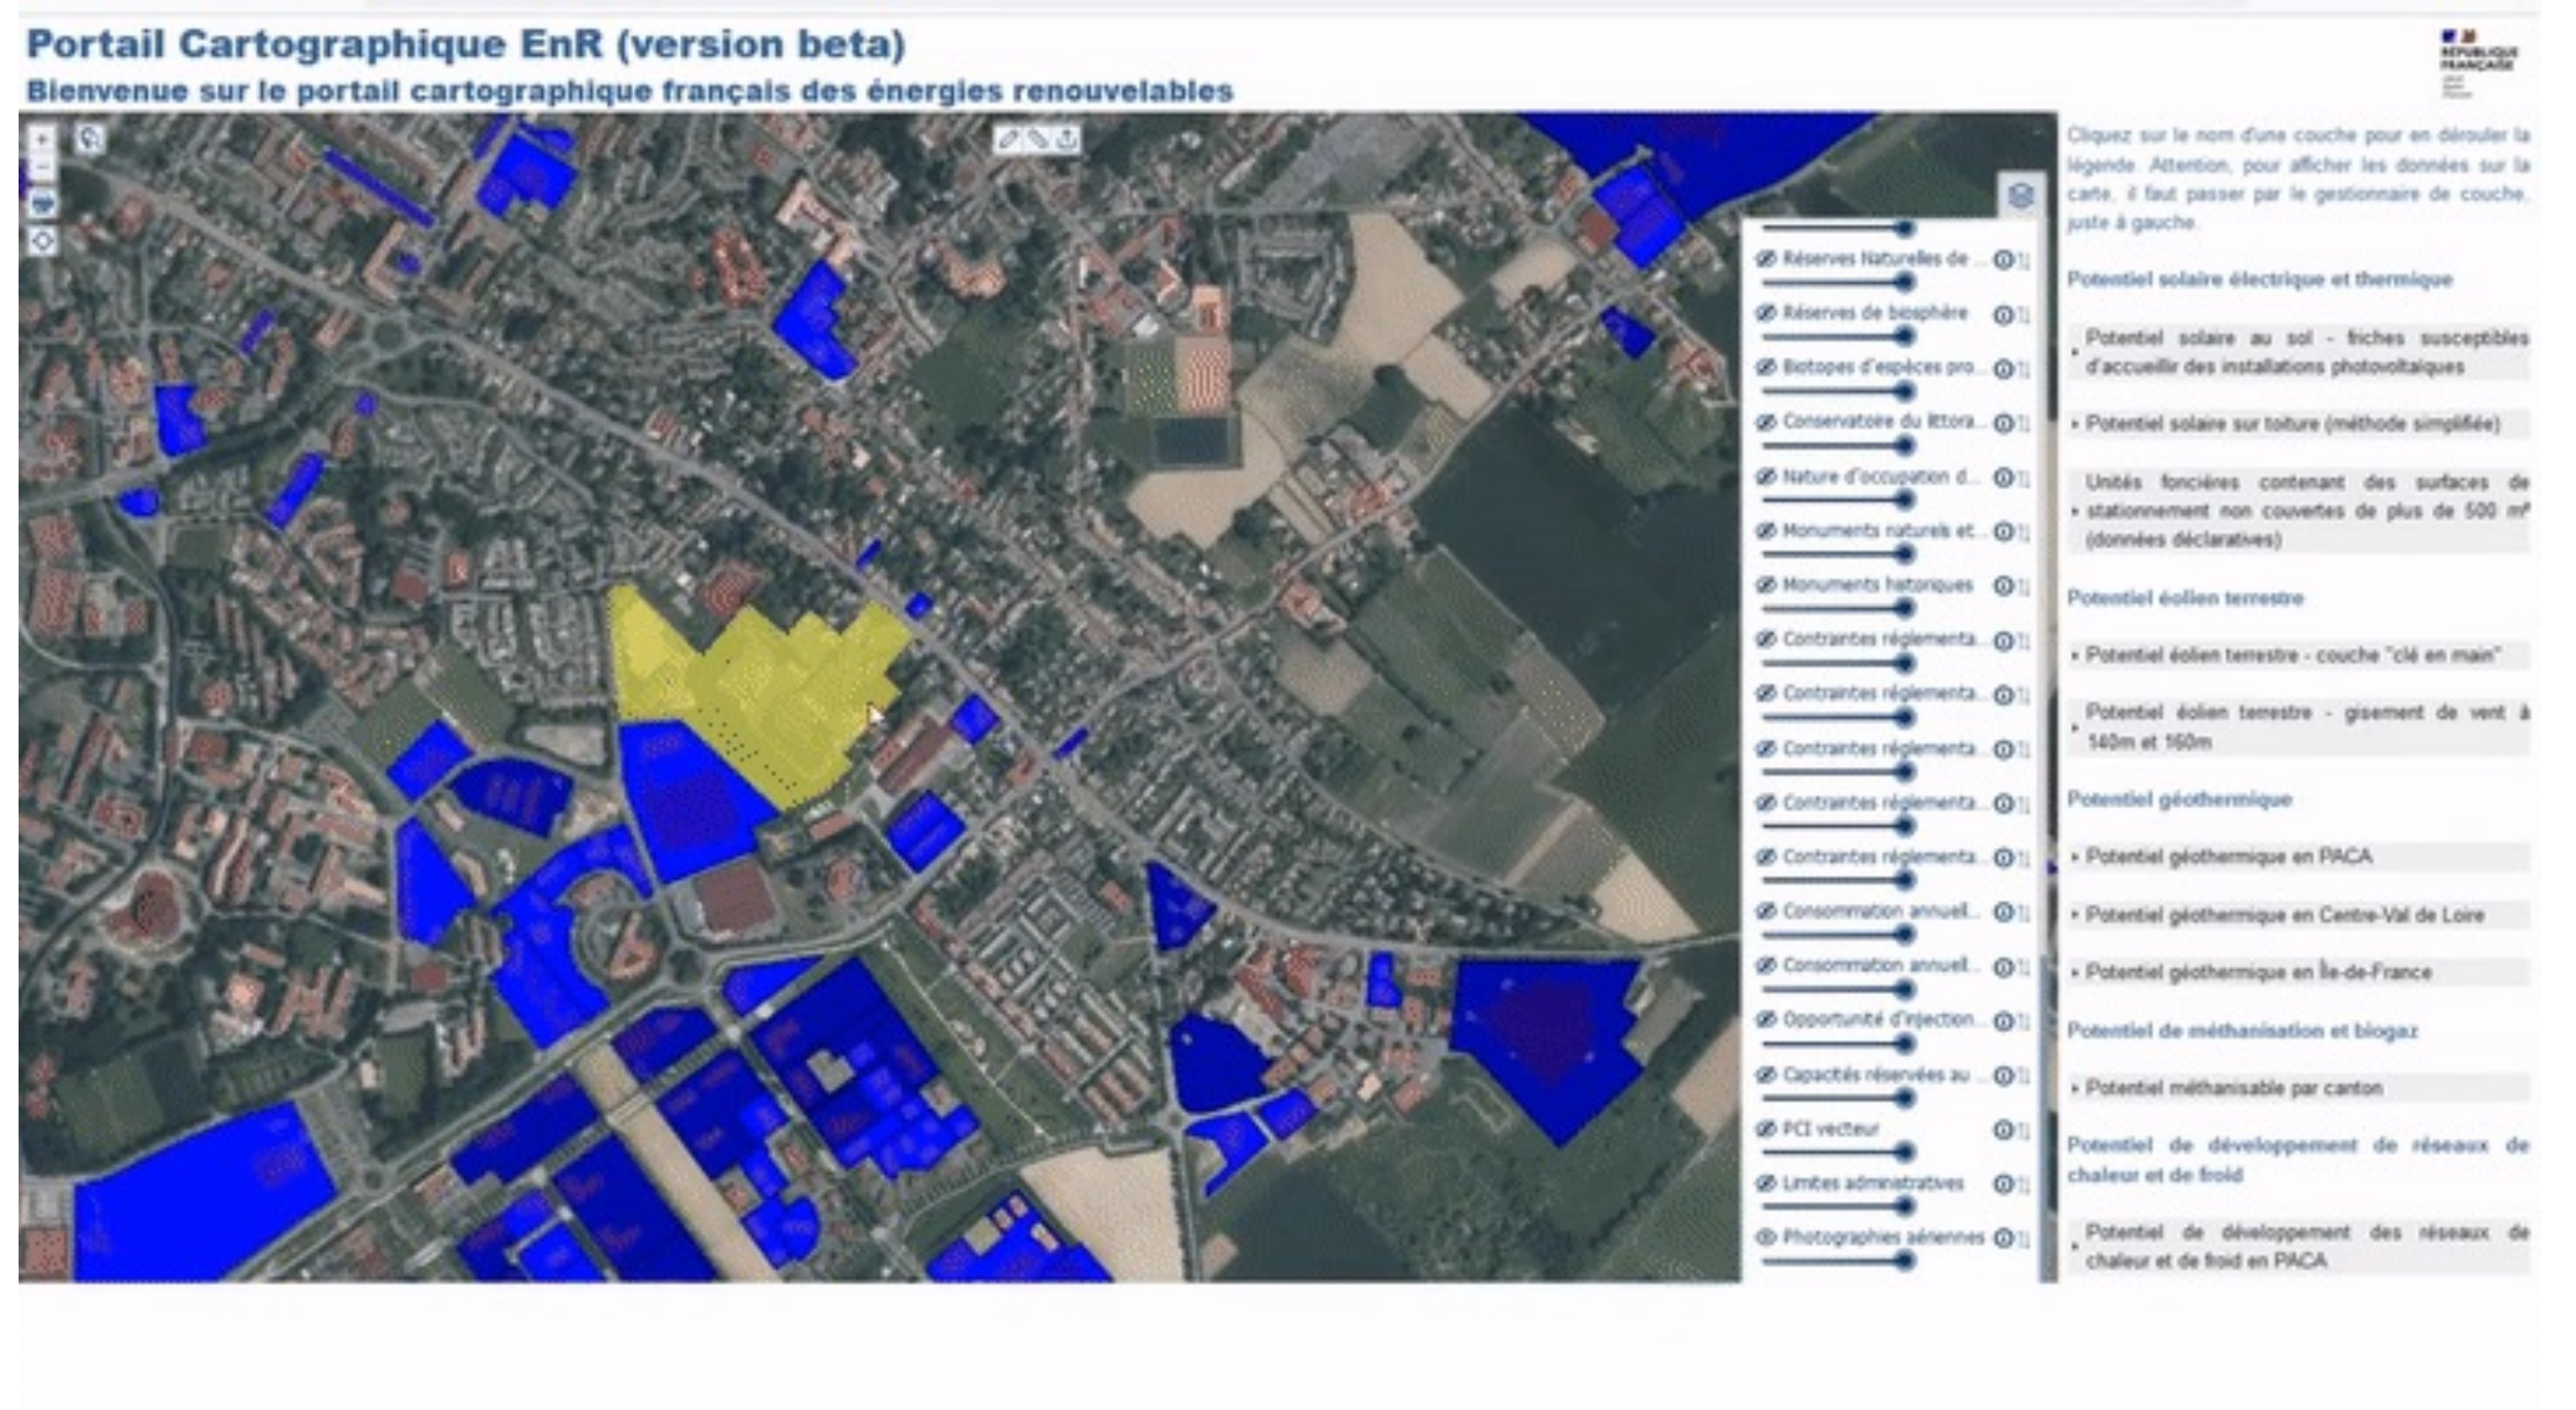

MAPS AND DATA

TO TACKLE
CLIMATE CHANGE

KNOWLEDGE OF THE TERRITORY HAS NEVER BEEN MORE NECESSARY

Large scale land cover&use product with AI and
community sourcing from space&aerial imagery

Ex. : monitoring hedgerows using LIDAR and AI

ENABLING A DATA-BASED MANAGEMENT OF A CRUCIAL AND COMPLEX ECOSYSTEM: FORESTS

Observatory of French forests

INTERACTIVE MAPS: HAVING COMMON LANGUAGE WITH ALL PLAYERS

Basemap with reference data

Thematic maps:

- No signs of management
- Strongly protected areas
- Afforestation: afforestation rate
- Damage caused by bark beetles:
- Difficulty of physical access
- ...

Observatory of French forests

SUPPORT TO DEFINE THE RENEWABLE ENERGIES DEVELOPMENT AREAS

R.E. mapping portal

TOWARDS A NATIONAL DIGITAL TWIN TO PLAN THE GREEN TRANSITION

3D digital replica with semantic enrichment and interoperability with other DBs, digital twins, and sensors

Use cases:

- Risk management (floods, marine submersions, etc.)
- Geo-optimisation of windmills and solar panels networks
- Biodiversity preservation
- Epidemiology
- Water and soil management
- Sustainable agriculture
- Mobility ...