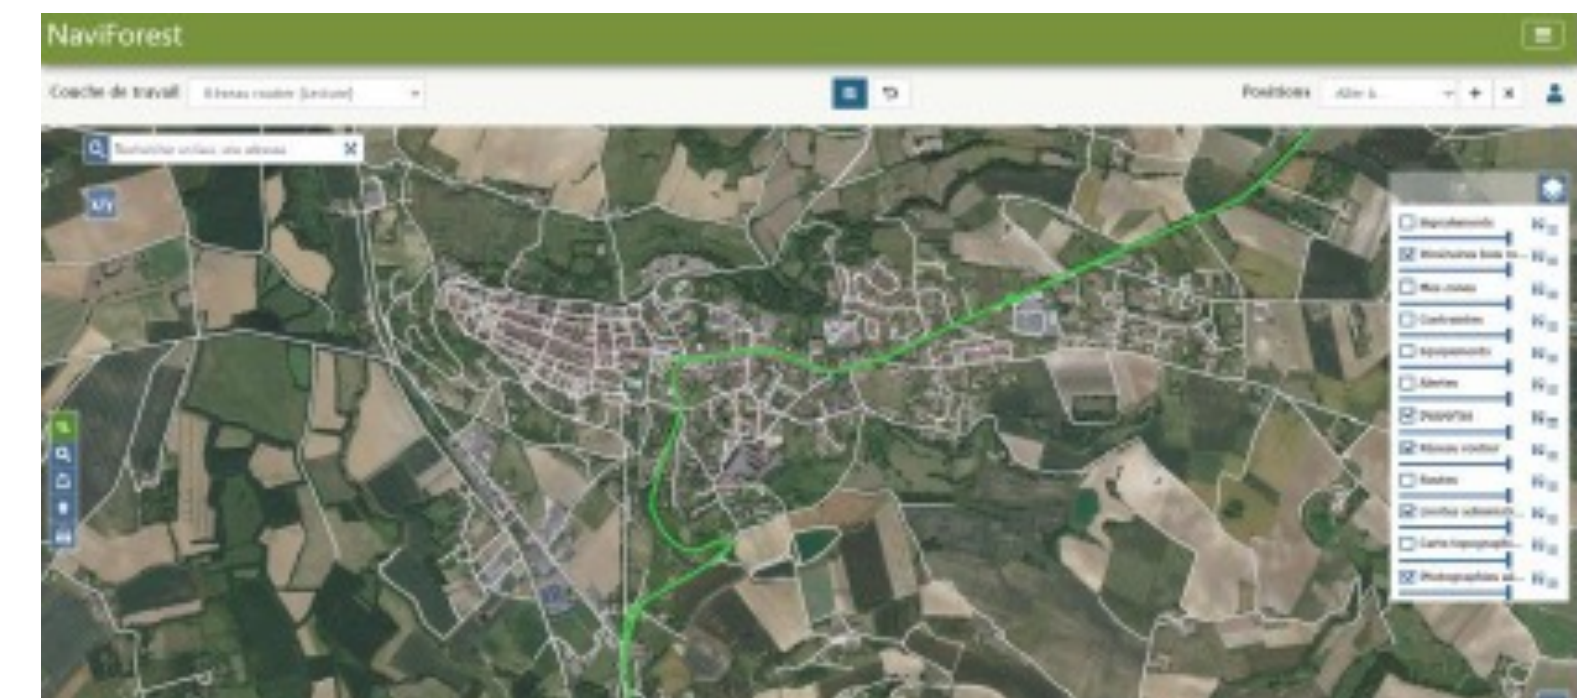

MAPS AND DATA

TO TACKLE
CLIMATE CHANGE

KNOWLEDGE OF THE TERRITORY HAS NEVER BEEN MORE NECESSARY

Large scale land cover&use product with AI and
community sourcing from space&aerial imagery

Ex. : monitoring hedgerows using LIDAR and AI

ENABLING A DATA-BASED MANAGEMENT OF A CRUCIAL AND COMPLEX ECOSYSTEM: FORESTS

Observatory of French forests

INTERACTIVE MAPS: HAVING COMMON LANGUAGE WITH ALL PLAYERS

Basemap with reference data

Thematic maps:

- No signs of management
- Strongly protected areas
- Afforestation: afforestation rate
- Damage caused by bark beetles:
- Difficulty of physical access
- ...

Observatory of French forests

SUPPORT TO DEFINE THE RENEWABLE ENERGIES DEVELOPMENT AREAS

R.E. mapping portal

TOWARDS A NATIONAL DIGITAL TWIN TO PLAN THE GREEN TRANSITION

3D digital replica with semantic enrichment and interoperability with other DBs, digital twins, and sensors

Use cases:

- Risk management (floods, marine submersions, etc.)
- Geo-optimisation of windmills and solar panels networks
- Biodiversity preservation
- Epidemiology
- Water and soil management
- Sustainable agriculture
- Mobility ...