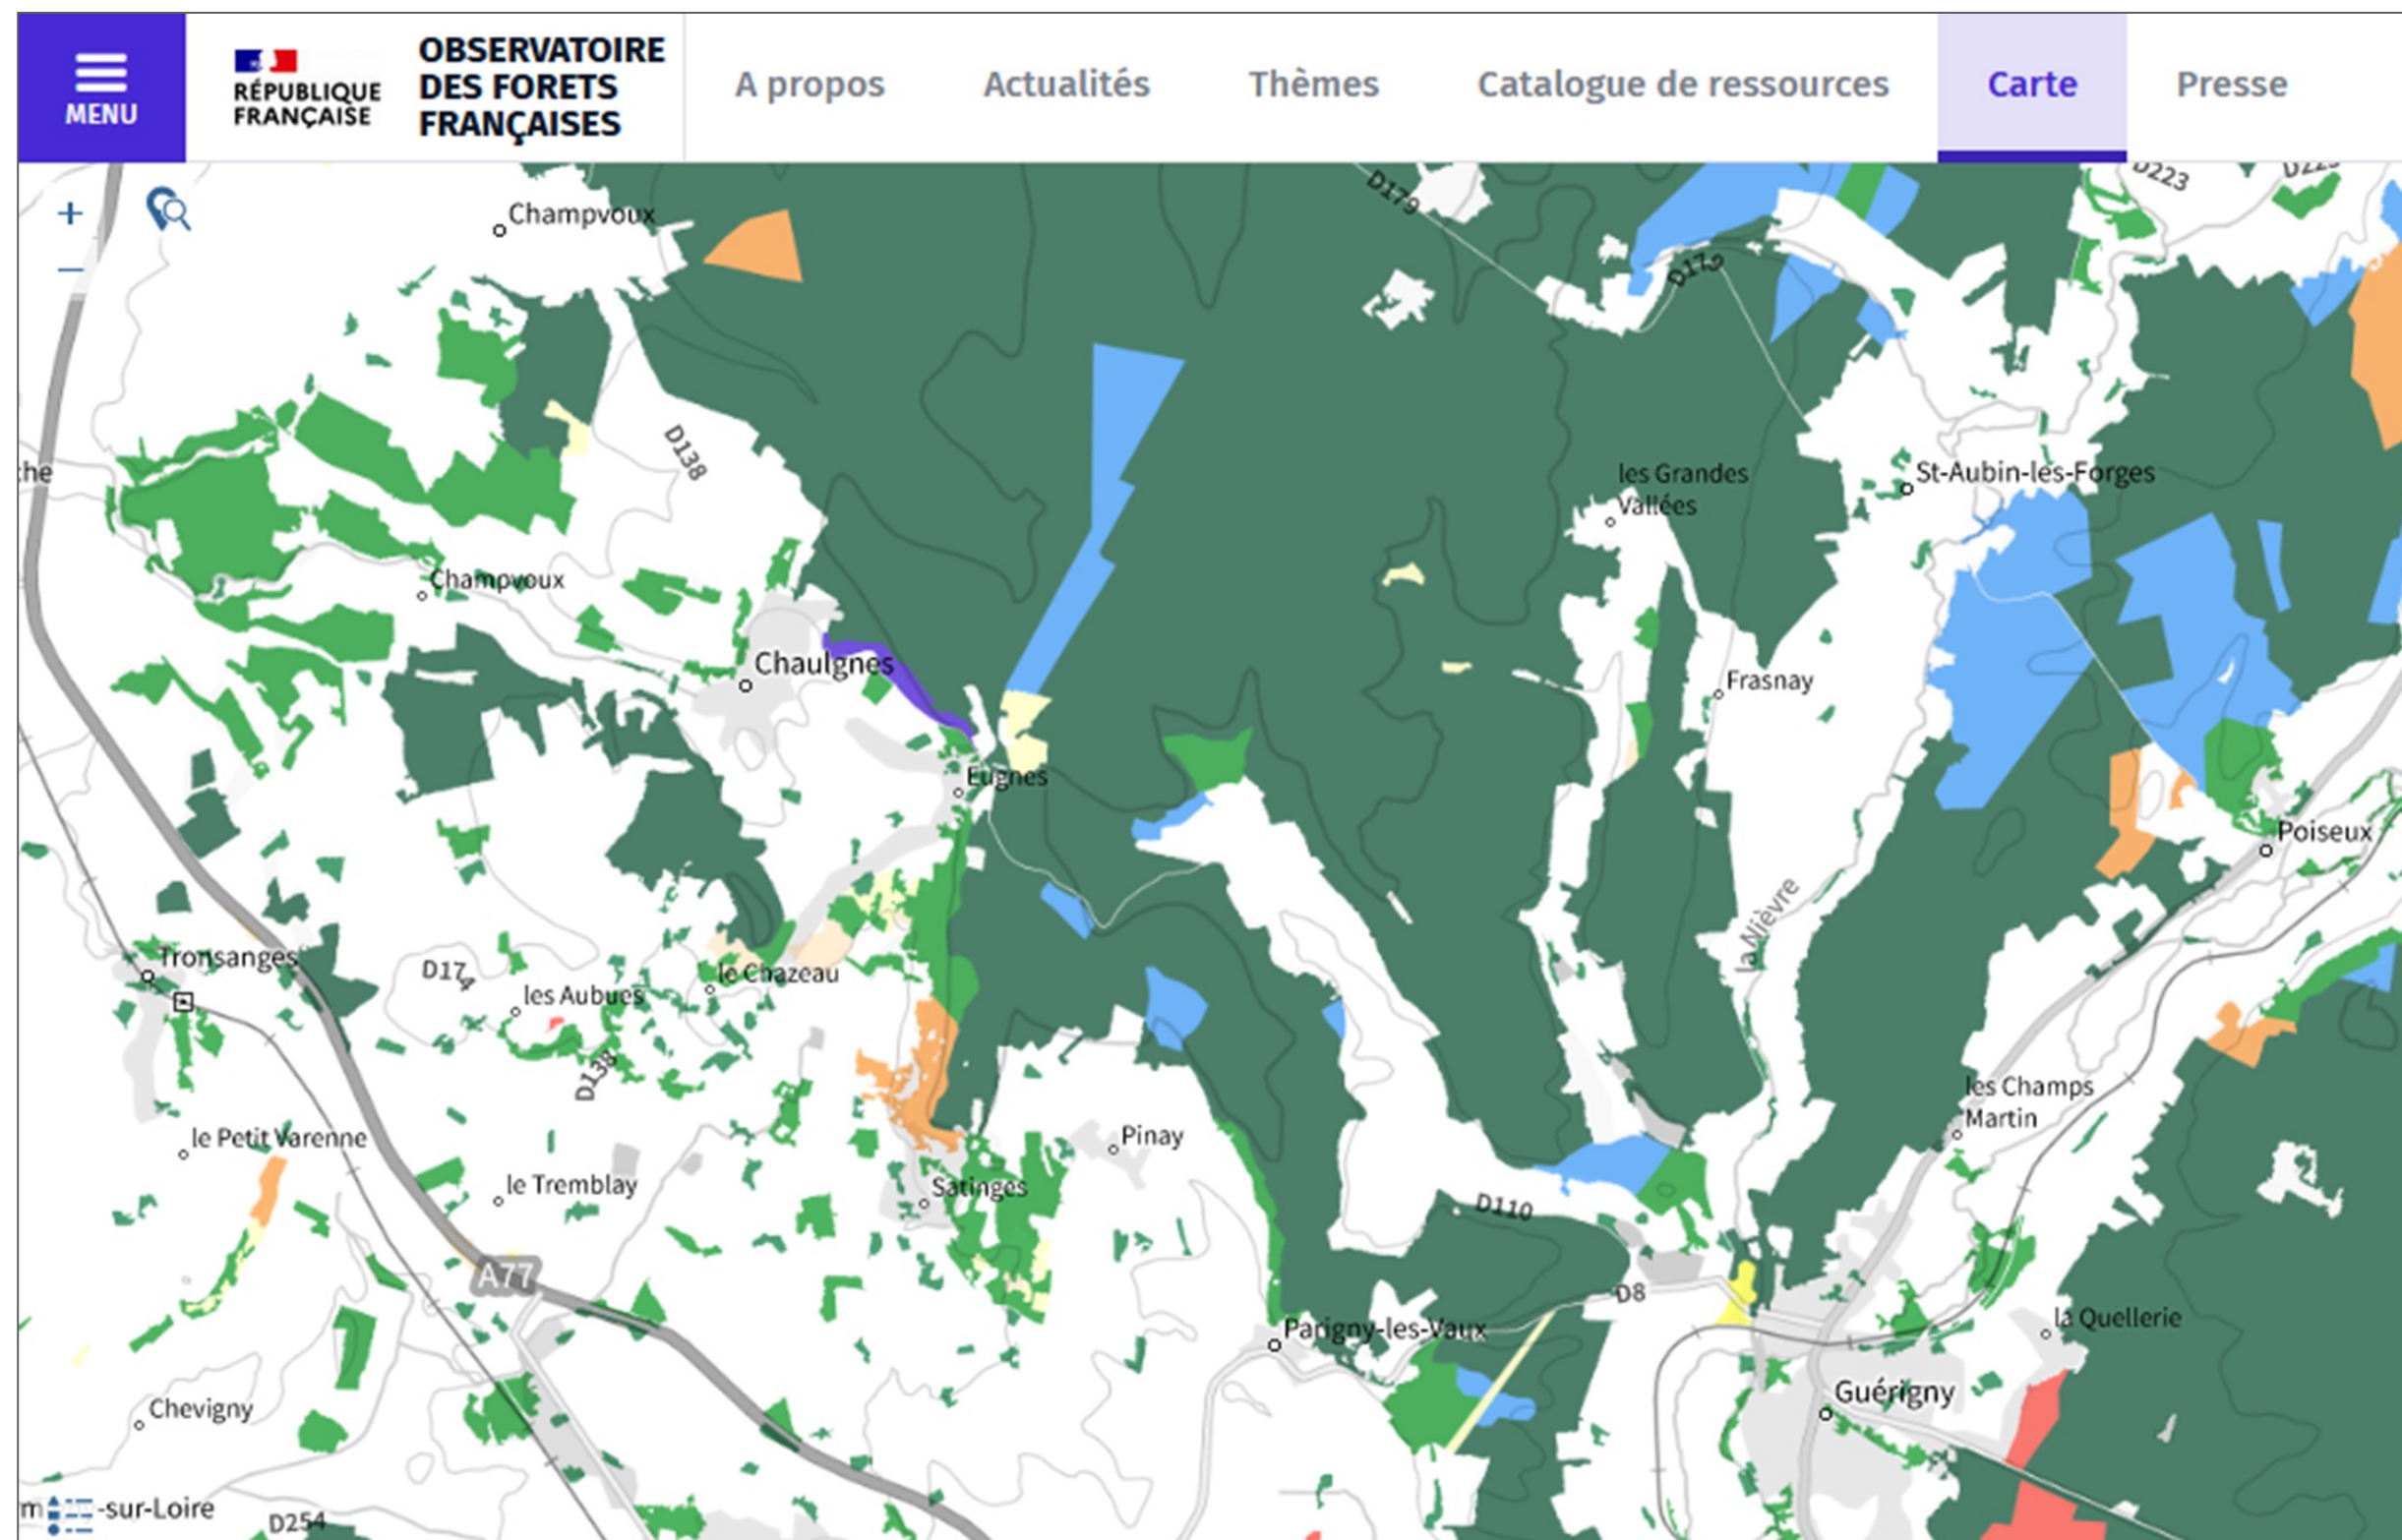

**RÉPUBLIQUE
FRANÇAISE**

*Liberté
Égalité
Fraternité*

**Institut national de l'information
géographique et forestière**

IGN

INSTITUT NATIONAL
DE L'INFORMATION
GÉOGRAPHIQUE
ET FORESTIÈRE

**CHANGER
D'ÉCHELLE**

MAPS AND DATA

TO TACKLE
CLIMATE CHANGE

KNOWLEDGE OF THE TERRITORY HAS NEVER BEEN MORE NECESSARY

Large scale land cover&use product with AI and
community sourcing from space&aerial imagery

Ex. : monitoring hedgerows using LIDAR and AI

ENABLING A DATA-BASED MANAGEMENT OF A CRUCIAL AND COMPLEX ECOSYSTEM: FORESTS

Observatory of French forests

INTERACTIVE MAPS: HAVING COMMON LANGUAGE WITH ALL PLAYERS

Basemap with reference data

Thematic maps:

- No signs of management
- Strongly protected areas
- Afforestation: afforestation rate
- Damage caused by bark beetles:
- Difficulty of physical access
- ...

Observatory of French forests

SUPPORT TO DEFINE THE RENEWABLE ENERGIES DEVELOPMENT AREAS