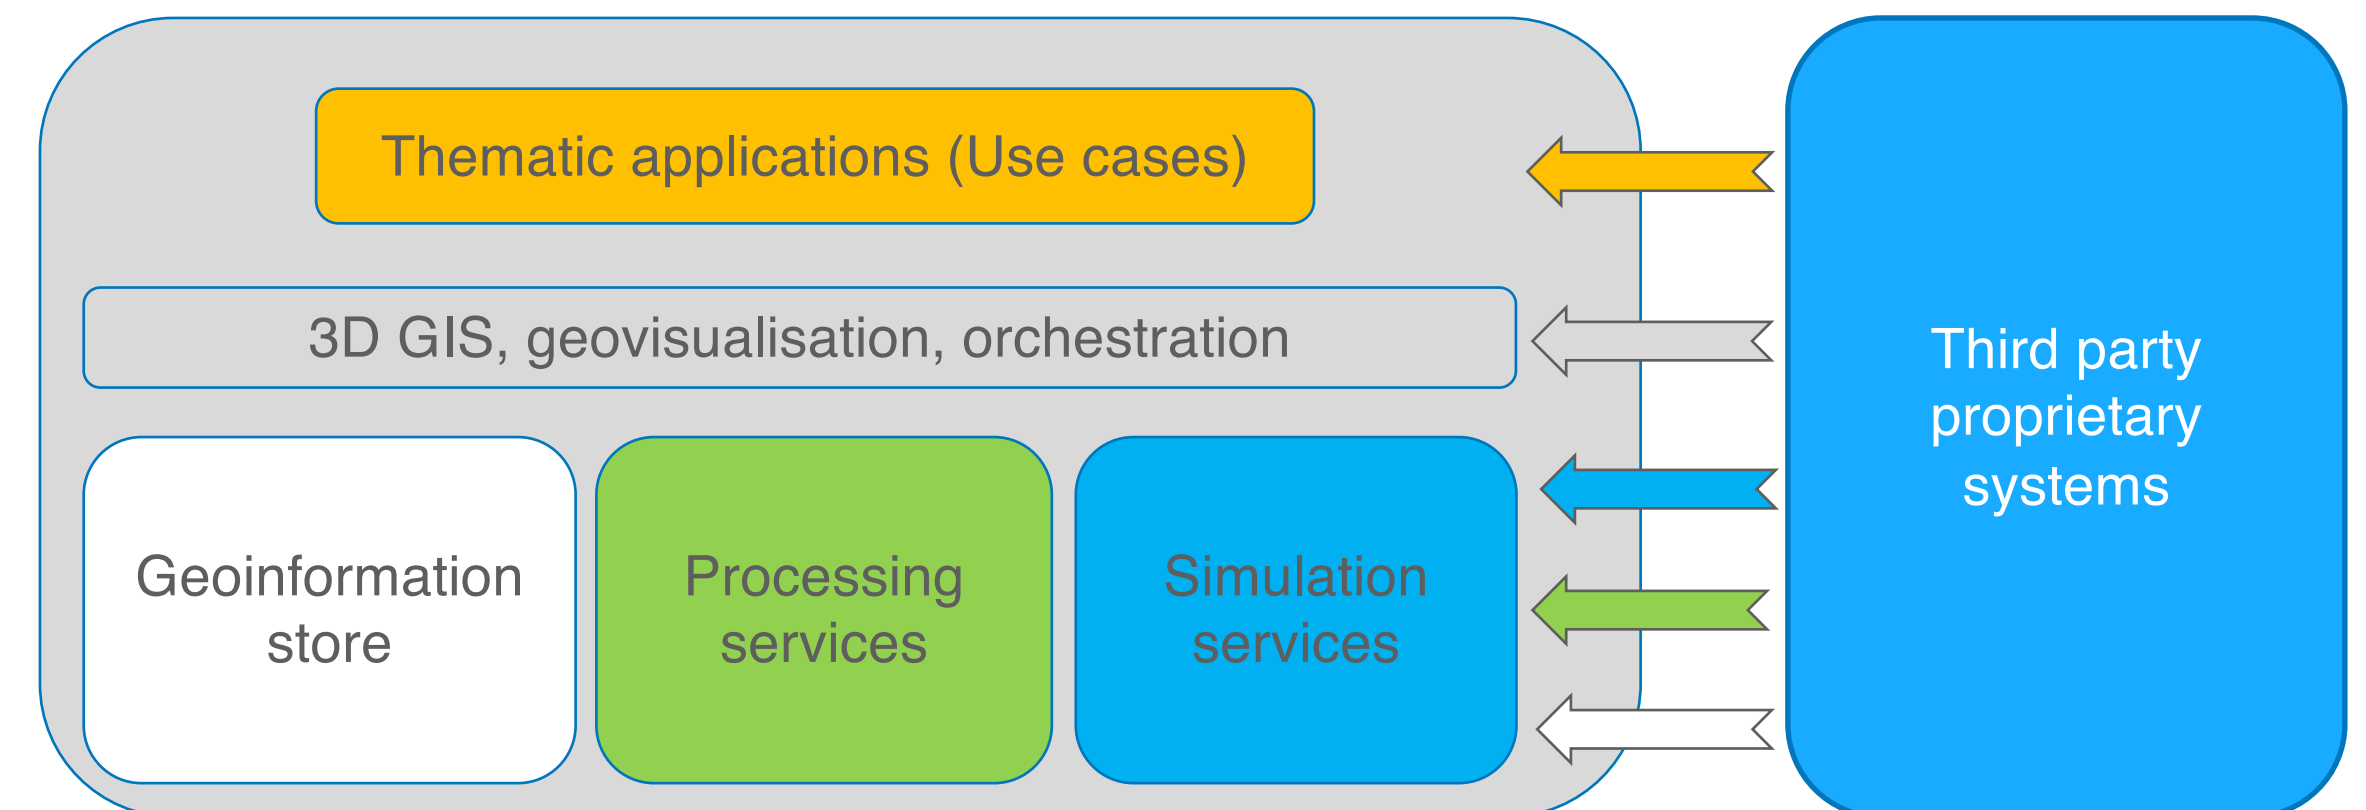

Needs for:

- Up-to-date geoinformation
- Simulation capacities
- Dashboards
- Convincing and reliable representations
- Sovereignty ...

A digital twin for the whole France to assist the state, local authorities and industrial players

An Open Science and Open Innovation platform

A Science and Market place