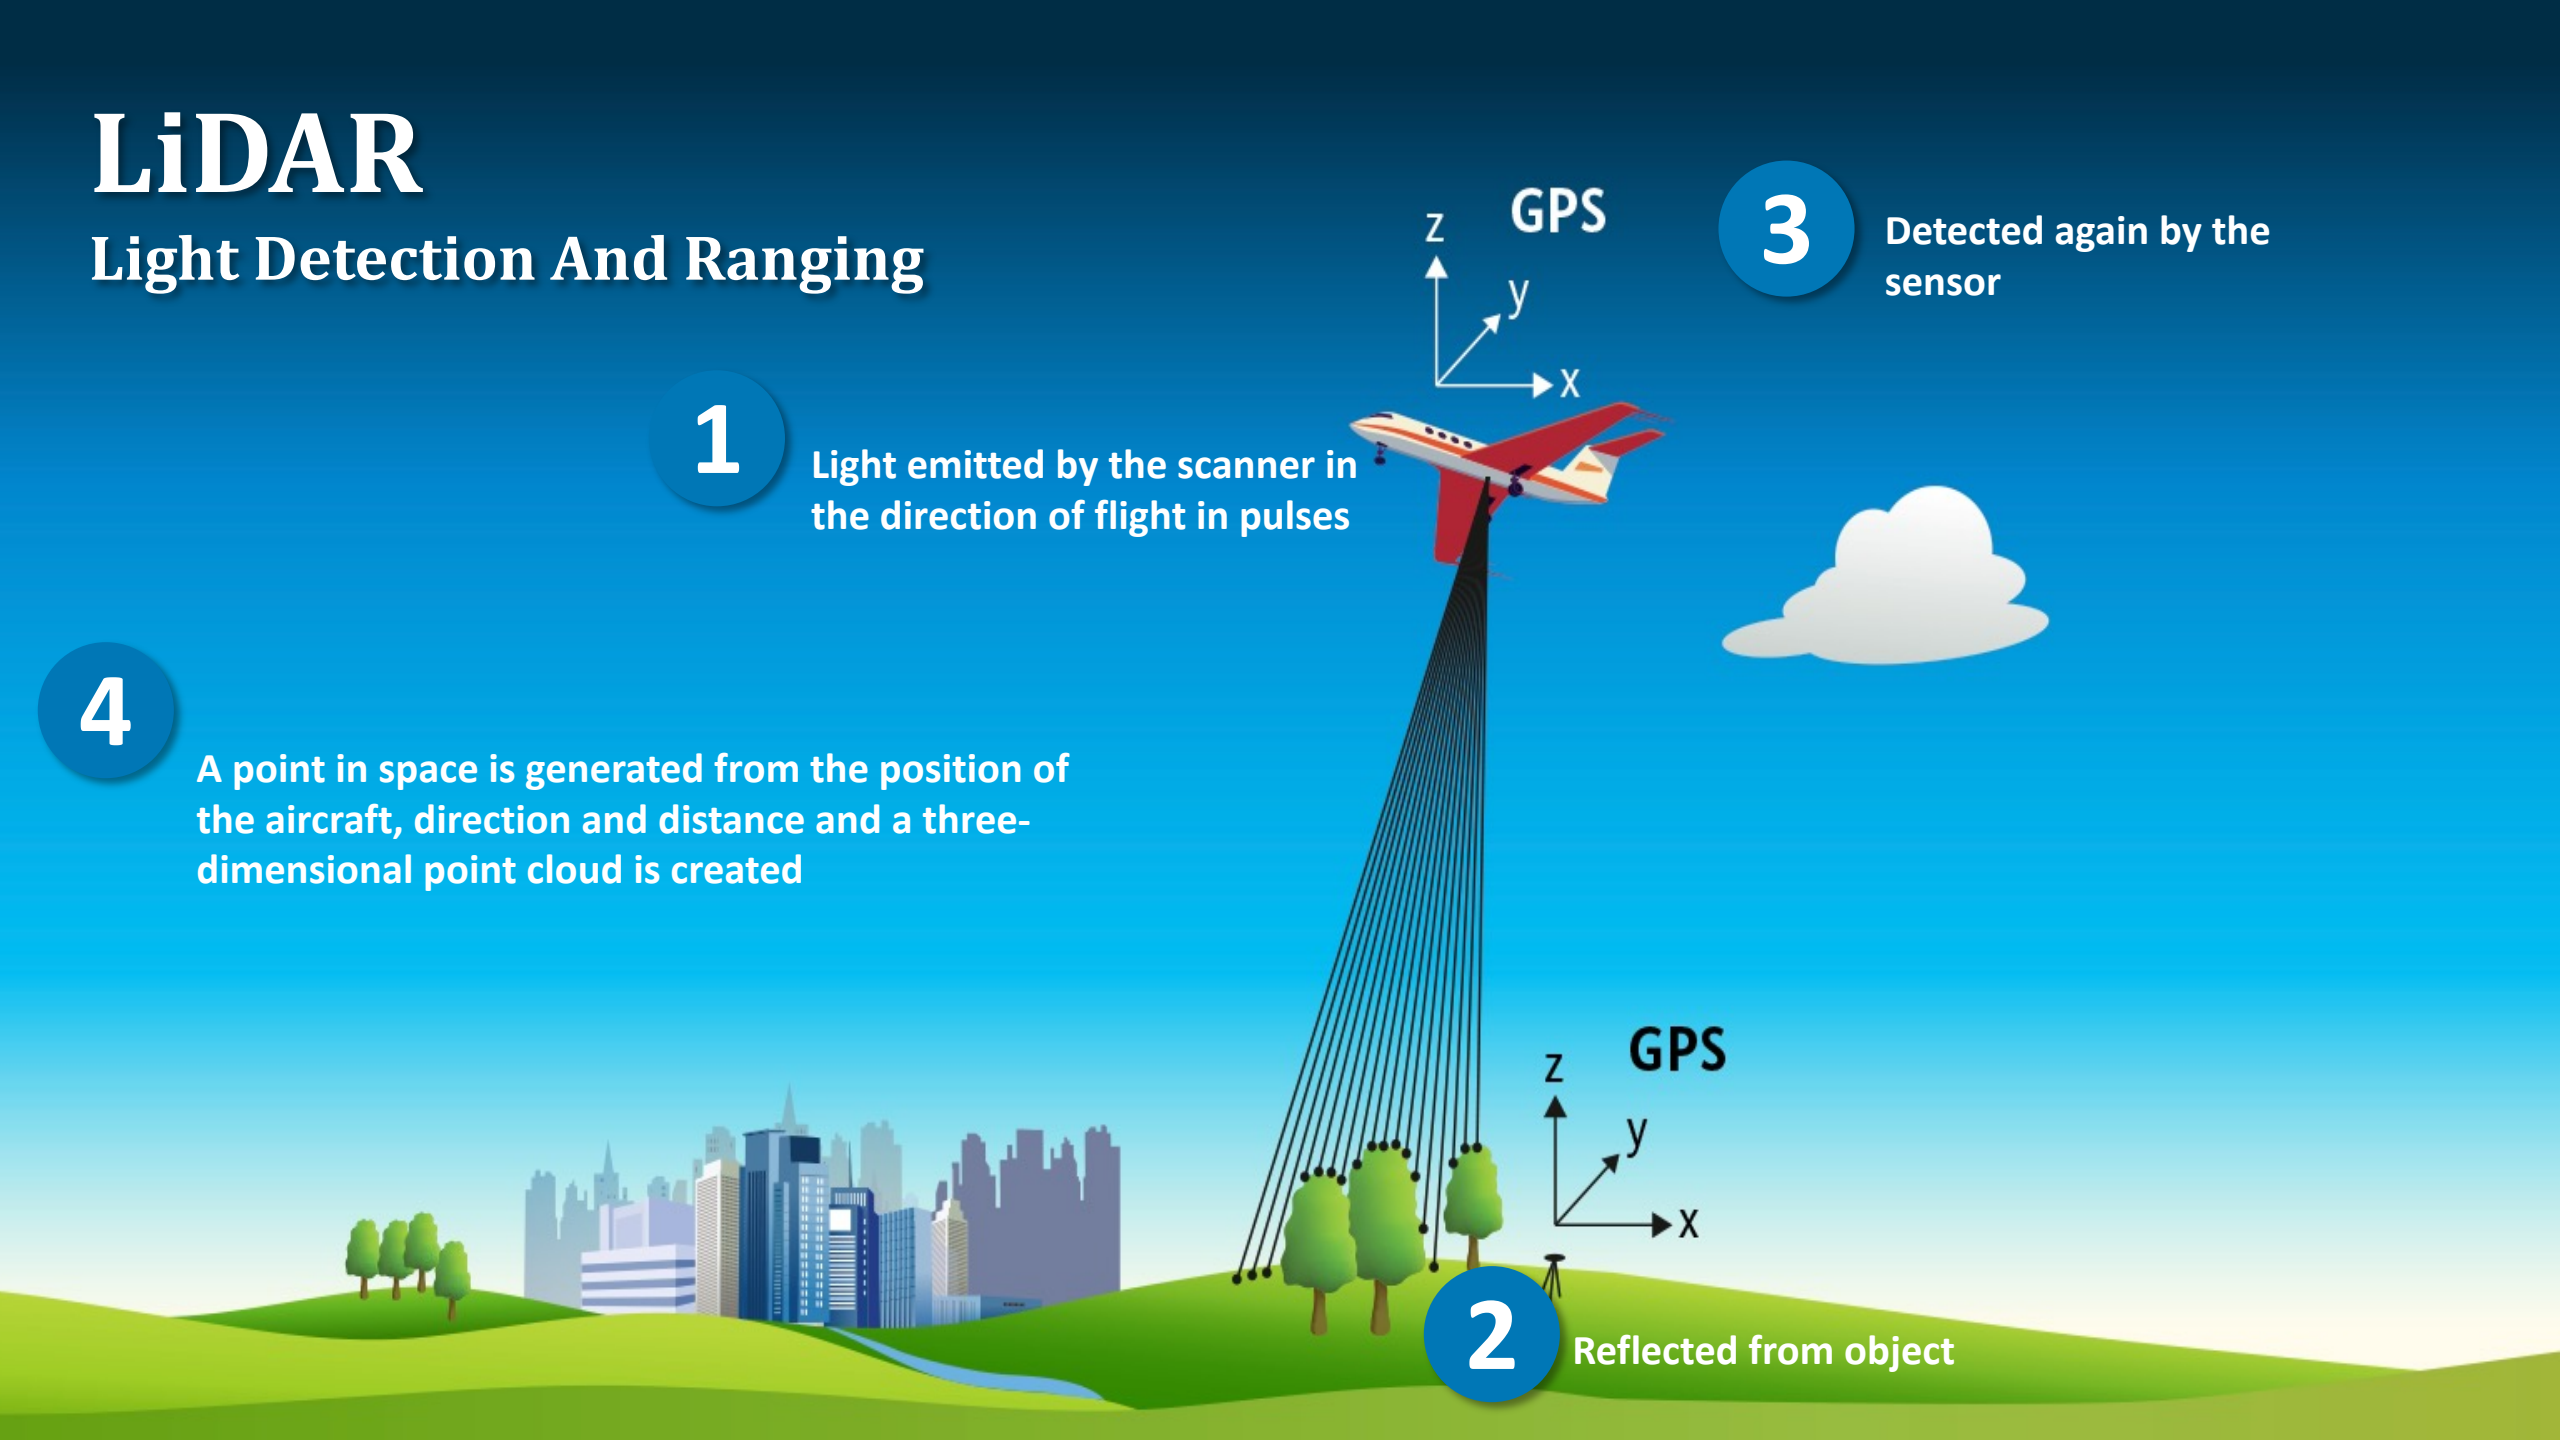

Points of Interest

What do we have?

3D Model

How the data is captured?

LiDAR

Light Detection And Ranging

1

Light emitted by the scanner in the direction of flight in pulses

4

A point in space is generated from the position of the aircraft, direction and distance and a three-dimensional point cloud is created

3

Detected again by the sensor

2

Reflected from object

How data is captured

Demonstration phase Hamburg - Example of resulting point cloud

Flood in Germany's Ahr Valley 2021

Consulter le journal

Se connecter

FLUTKATASTROPHE

ACTUALITÉS ÉCONOMIE VIDÉOS

Abo

Anmelden